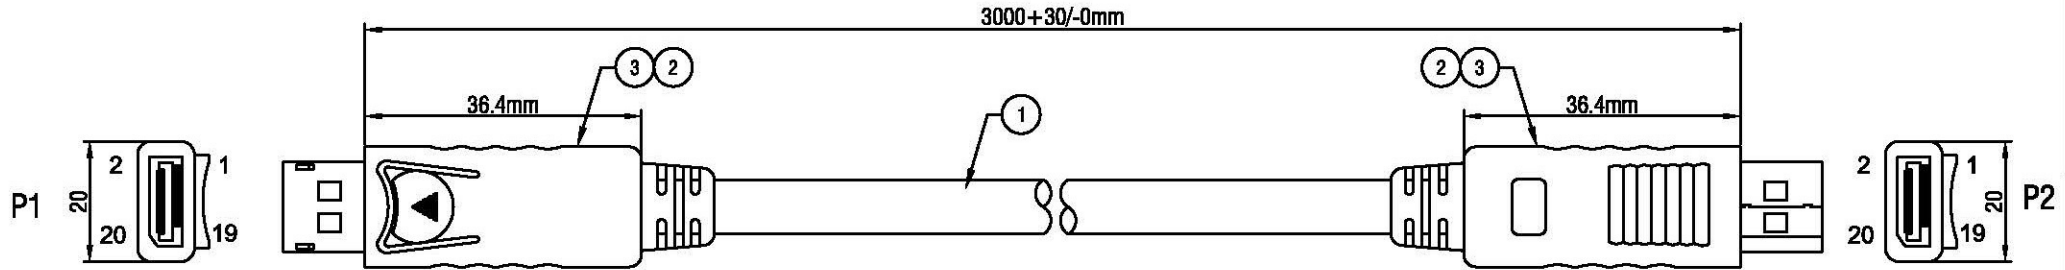

Datenblatt - Fiche technique - Data sheet

11.04.5763

ROLINE DisplayPort Kabel, DP ST – ST, LSOH, 3,0m

ROLINE Câble DisplayPort DP M – DP M, LSOH, 3,0m

ROLINE DisplayPort Cable, DP-DP, LSOH, M/M, 3 m

DP MALE (BLACK INSULATION NICKEL PLATED)
ASSEMBLY BLACK

DP MALE (BLACK INSULATION NICKEL PLATED)
ASSEMBLY BLACK

WIRE ADDRESS

Electronic Test:
 1.100% TEST OPEN SHORT MIS-WIRE
 2.CONTACT RESISTANCE:3Ω
 3.INSULATION RESISTANCE:5MΩ
 4.HI-PORT:300V DC/10MS

3	DP MALE ASSEMBLY BLACK	2	PCS
2	DP MALE (BLACK INSULATION NICKEL PLATED)	2	PCS
1	UL21445 (30AWG*1P+D+AM)*5+30AWG*4C+AEB OD:6.0mm JACKET:LSOH BLACK	1	PCS
NUMBER	PRODUCT SPECIFICATIONS	Quantity	Unit

Item No.	11.04.5763
ROLINE DisplayPort Cable DP-DP, M/M, 3m, black, LSOH	