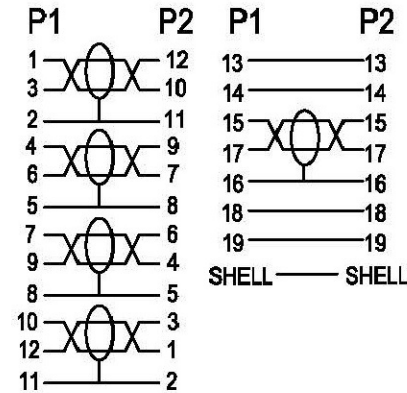

Datenblatt - Fiche technique - Data sheet

11.04.5763

ROLINE DisplayPort Kabel, DP ST – ST, LSOH, 3,0m

ROLINE Câble DisplayPort DP M – DP M, LSOH, 3,0m

ROLINE DisplayPort Cable, DP-DP, LSOH, M/M, 3 m

DP MALE (BLACK INSULATION NICKEL PLATED)
ASSEMBLY BLACK

DP MALE (BLACK INSULATION NICKEL PLATED)
ASSEMBLY BLACK

WIRE ADDRESS

Electronic Test:
 1.100% TEST OPEN SHORT MIS-WIRE
 2.CONTACT RESISTANCE:3Ω
 3.INSULATION RESISTANCE:5MΩ
 4.HI-PORT:300V DC/10MS

3	DP MALE ASSEMBLY BLACK	2	PCS
2	DP MALE (BLACK INSULATION NICKEL PLATED)	2	PCS
1	UL21445 (30AWG*1P+D+AM)*5+30AWG*4C+AEB OD:6.0mm JACKET:LSOH BLACK	1	PCS
NUMBER	PRODUCT SPECIFICATIONS	Quantity	Unit