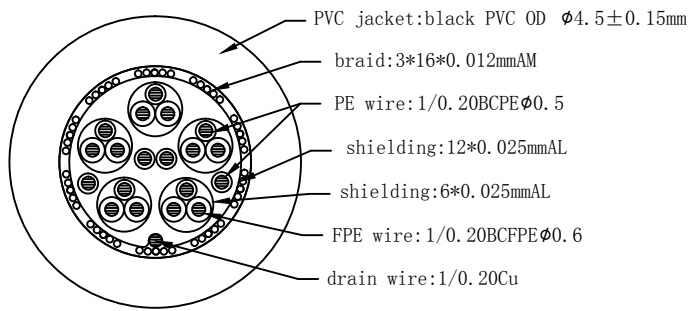

Datenblatt - Fiche technique - Data sheet

11.04.5593

ROLINE Notebook HDMI High Speed Kabel mit Ethernet, schwarz, 3,0 m

ROLINE Câble Notebook HDMI High Speed avec Ethernet, noir, 3,0 m

ROLINE Notebook HDMI High Speed Cable + Ethernet, M/M, black, 3.0 m

REV.	DESCRIPTION	DATE
A		2017-02-09
B		

Cable Specifications:

Pin Assignment

PART NO.	CABLE LENGTH
11.04.5591	1M
11.04.5592	2M
11.04.5593	3M
11.04.5594	5M

BOM LIST	
NO.	SPECIFICATIONS
1	HDMI 32AWG (1/0.20Cu*1P+1/0.20Cu+AL)*5+1/0.20Cu*4C+AL+D1/0.20Cu+PVC
2	Black zinc alloy shell A
3	clear PE inner molding
4	HDMI 19 Pin connector, gold plated