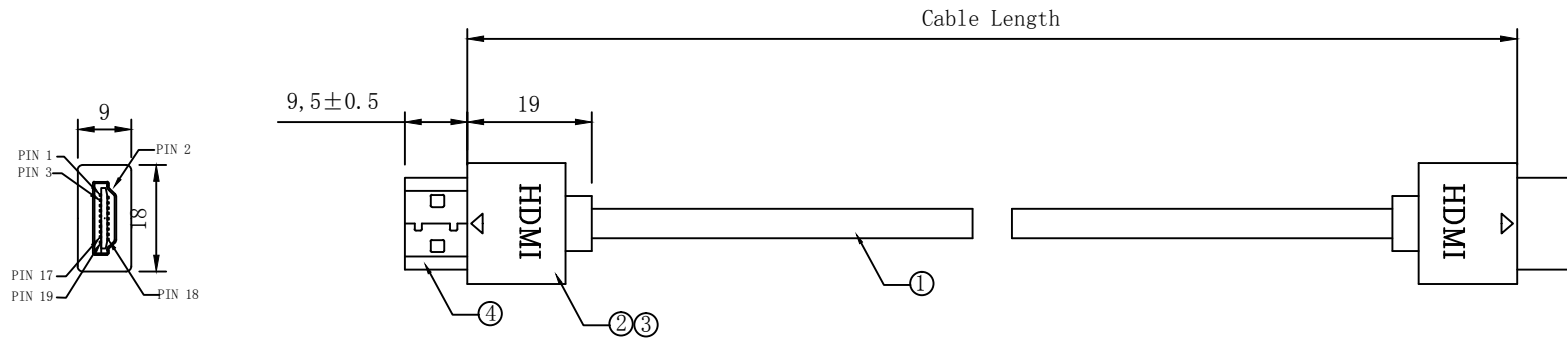

Datenblatt - Fiche technique - Data sheet

11.04.5593

ROLINE Notebook HDMI High Speed Kabel mit Ethernet, schwarz, 3,0 m

ROLINE Câble Notebook HDMI High Speed avec Ethernet, noir, 3,0 m

ROLINE Notebook HDMI High Speed Cable + Ethernet, M/M, black, 3.0 m

REV.	DESCRIPTION	DATE
A		2017-02-09
B		

Cable Specifications:

Pin Assignment

PART NO.	CABLE LENGTH
11.04.5591	1M
11.04.5592	2M
11.04.5593	3M
11.04.5594	5M

BOM LIST	
NO.	SPECIFICATIONS
1	HDMI 32AWG (1/0.20Cu*1P+1/0.20Cu+AL)*5+1/0.20Cu*4C+AL+D1/0.20Cu+PVC
2	Black zinc alloy shell A
3	clear PE inner molding
4	HDMI 19 Pin connector, gold plated