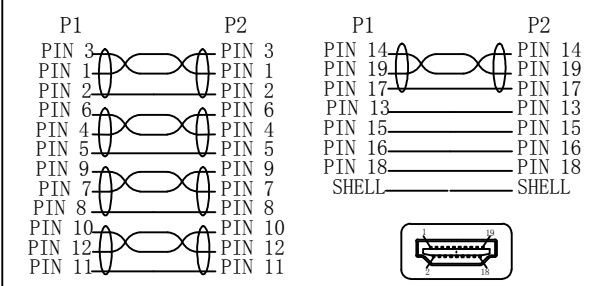

Datenblatt - Fiche technique - Data sheet

11.04.5593

ROLINE Notebook HDMI High Speed Kabel mit Ethernet, schwarz, 3,0 m

ROLINE Câble Notebook HDMI High Speed avec Ethernet, noir, 3,0 m

ROLINE Notebook HDMI High Speed Cable + Ethernet, M/M, black, 3.0 m

REV.	DESCRIPTION	DATE
A		2017-02-09
B		

Cable Specifications:

Pin Assignment

PART NO.	CABLE LENGTH
11.04.5591	1M
11.04.5592	2M
11.04.5593	3M
11.04.5594	5M

BOM LIST	
NO.	SPECIFICATIONS
1	HDMI 32AWG (1/0.20Cu*1P+1/0.20Cu+AL)*5+1/0.20Cu*4C+AL+D1/0.20Cu+PVC
2	Black zinc alloy shell A
3	clear PE inner molding
4	HDMI 19 Pin connector, gold plated