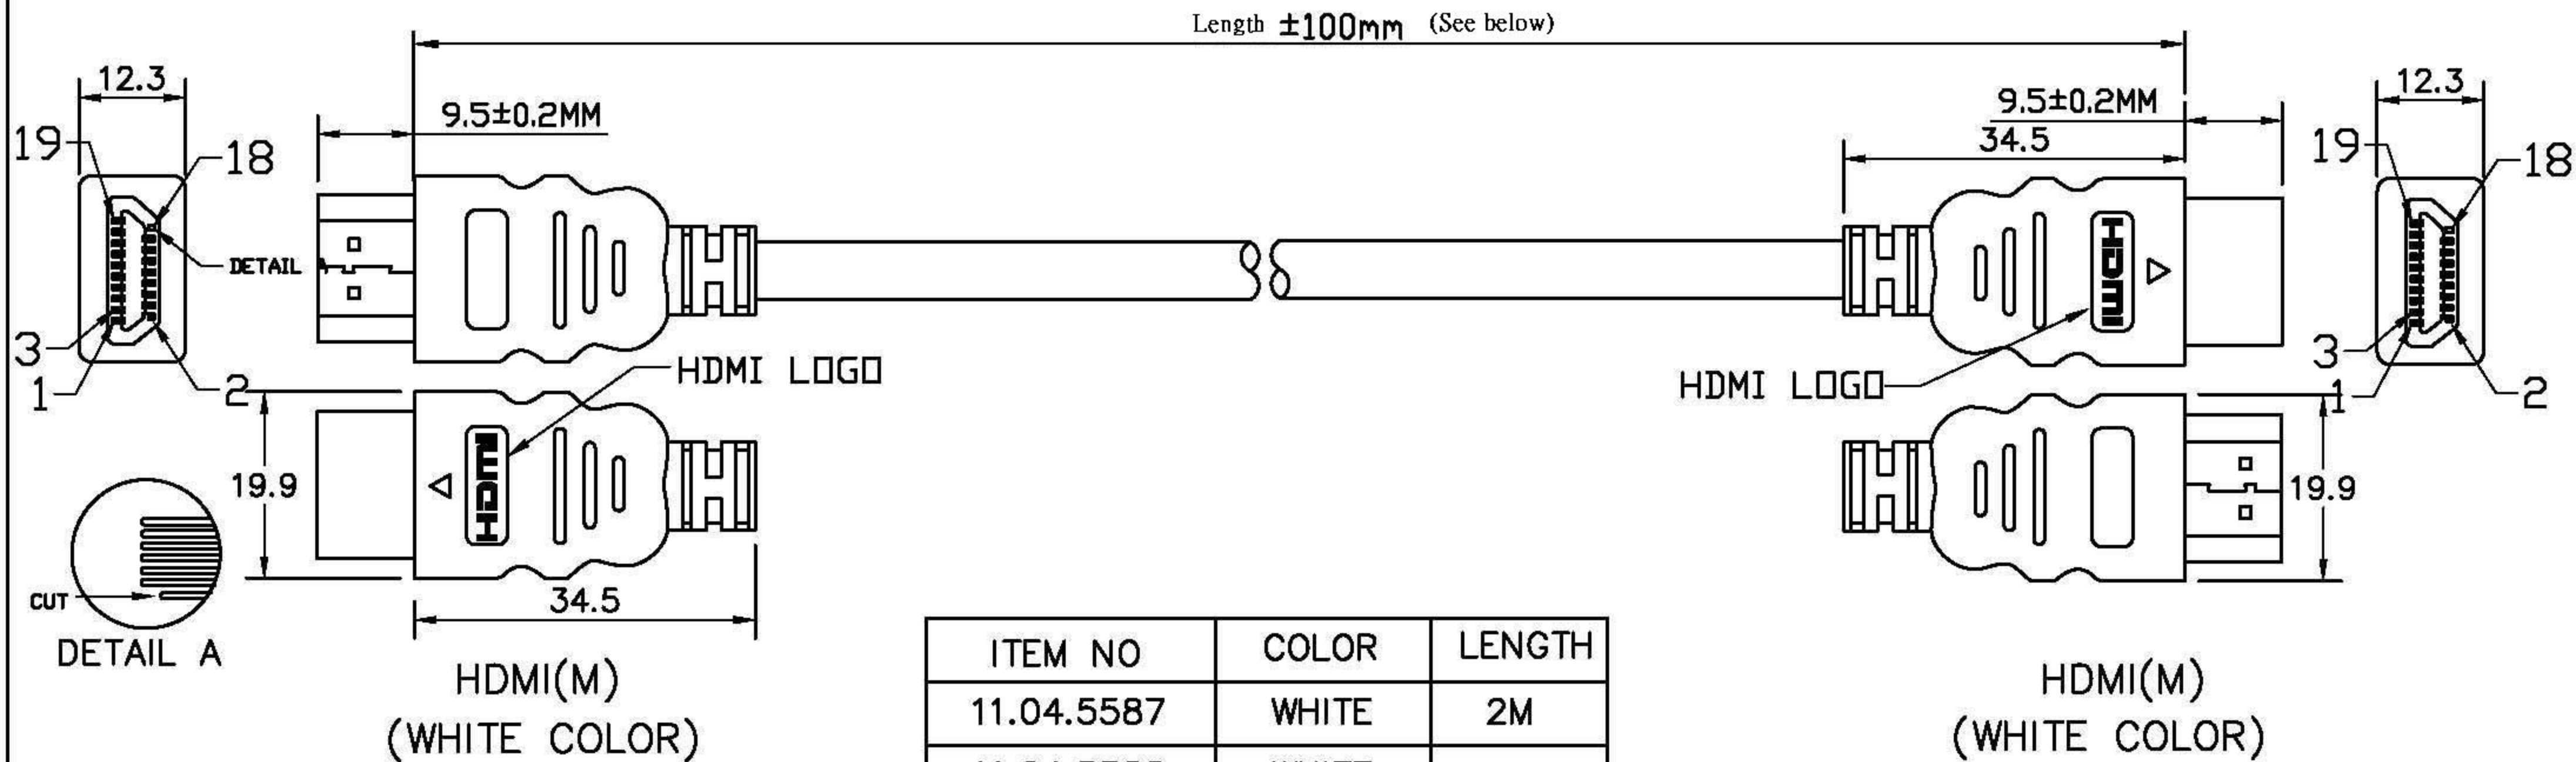

Datenblatt - Fiche technique - Data sheet

11.04.5587

ROLINE HDMI High Speed Kabel mit Ethernet, weiss, 2,0m

ROLINE Câble HDMI High Speed avec Ethernet, blanc, 2,0m

ROLINE HDMI High Speed Cable + Ethernet, M/M, white, 2 m

ITEM NO	COLOR	LENGTH
11.04.5587	WHITE	2M
11.04.5588	WHITE	5M

NOTE:

- CABLE: UL20276,AL+B-FOIL,[(#28*1P+D+FAM)*5PCS+#28*4C]+AM+B, WHITE COLOR,OD=7.0mm,PVC JACKET.
- LENGTH: 2M.
- CONNECTORS: HDMI(M)*2PCS(BLACK INSULATOR). nickel plated connector
- MOLD: molded type
- CONTACTS:

HDMI(M)	1	3	2	4	6	5	7	9	8	10	12	11	14	19	17	13	15	16	18	64
HDMI(M)	PAIR		G	PAIR		G	PAIR		G	PAIR		G	PAIR		G	24AWG				SHELL

- OPEN/SHORT TEST: 100% TEST.
INSULATION: MIN. 2M.

ROLINE HDMI HighSpeed Cable, w/Ethernet, white			ITEM NO.	11.04.5587 / 11.04.5588		NO	B
REVISION	DATE	DISCRIPTION	DRAWN BY	1.4版本			
REV.A/0	2010.11.23		DESIGNED BY				
			APPROVAL BY				
				Rotronic Co., Ltd.		SCALE	
						UNIT(mm)	
						DRAWING NO.	