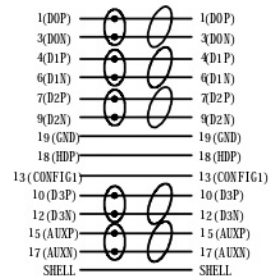

Big DP JIEK HDMI interface

Note: DP TO HDMI real machine detection

1. Signal source resolution UXGA: 1920 X 1080P
2. Refresh rate: 60HZ
3. The video shows no signal jitter, abnormal display such as smear, ghosting, and lack of color
4. The total length of the two ends of the test extension cable is 1000MM / MAX
5. Temperature resistance: 40-70 degrees Celsius

4	IC model: PTN3361	1	SET
3	Interface information: HDMI, male connector, 19PIN gold plated. Gold-plated appearance, ABS version shell.	1	SET
2	Interface information: DP 20PIN, male connector, 20PIN pin, gold plated. Gold-plated appearance, black rubber core, ABS version shell, with hook, black.	1	SET
1	Wire model: CABLE 30# BC (2C+AL) * 4P + 30# BC * 6C + A OD5.5MM	1	PCS
ITEM	STANDARD SPECIFICATION	Q'TY	UNIT

Version	ECN number	Description	Date	Changer
	TOLERANCE INCHES M/M			
	.X	.015 .030		
	.XX	.010 .010		
	.XXX	.005 .05	STANDARD DP-UHDTV Cable, M/M, black, 5m	
DRAWN BY	Peter	Item No.	S3683	
CHECK BY	Keven	SCALE	NONE	REV. A
		UNIT	MM	
APPD BY		DATE	2022.9.27	
				1/1