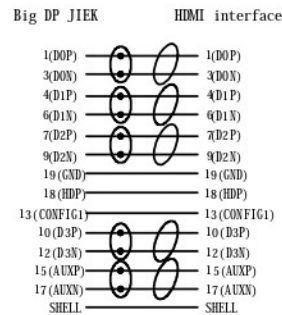

Item No.	Length
S3680	L=1m±15mm
S3681	L=2m±15mm
S3682	L=3m±15mm

Note: DP TO HDMI real machine detection

1. Signal source resolution UXGA: 3840X2160P
2. Refresh rate: 60HZ
3. The video shows no signal jitter, abnormal display such as smear, ghosting, and lack of color
4. The total length of the two ends of the test extension cable is 1000MM / MAX
5. Temperature resistance: 40-70 degrees Celsius

Version	ECN number	Description	Date	Changer
	<b>TOLERANCE</b> INCHES    M/M		<b>SECOMP</b>	
	.X	.015    .030	Description	
	.XX	.010    .010		
.XXX	.005    .05	STANDARD DP-UHDTV Cable, M/M, black		
<b>DRAWN BY</b>	Peter	Item No.	S3680/S3681/S3682	
<b>CHECK BY</b>	Keven	<b>SCALE</b>	NONE	<b>REV.</b> A
<b>APPD BY</b>		<b>UNIT</b>	MM	
		<b>DATE</b>	2022.9.27	1/1

4	IC model: NX3301B	1	SET
3	Interface information: HDMI, male connector, 19PIN gold plated. Gold-plated appearance, ABS version shell.	1	SET
2	Interface information: DP 20PIN, male connector, 20PIN pin, gold plated. Gold-plated appearance, black rubber core, ABS version shell, with hook, black.	1	SET
1	Wire model: CABLE 32#BC (2C+AL) * 4P + 32# BC * 6C + A OD5.0MM	1	PCS
<b>ITEM</b>	<b>STANDARD SPECIFICATION</b>	<b>Q'TY</b>	<b>UNIT</b>