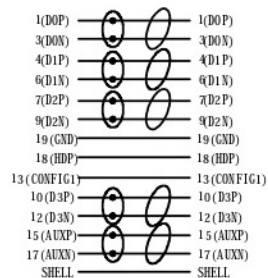

Big DP JIEK HDMI interface

Note: DP TO HDMI real machine detection

1. Signal source resolution UXGA: 3840X2160P
2. Refresh rate: 60HZ
3. The video shows no signal jitter, abnormal display such as smear, ghosting, and lack of color
4. The total length of the two ends of the test extension cable is 1000MM / MAX
5. Temperature resistance: 40-70 degrees Celsius

4	IC model: NX3301B	1	SET
3	Interface information: HDMI, male connector, 19PIN gold plated. Gold-plated appearance, ABS version shell	1	SET
2	Interface information: DP 20PIN, male connector, 20PIN pin, gold plated. Gold-plated appearance, black rubber core, ABS version shell, with hook, black	1	SET
1	Wire model: CABLE 30# BC (2C+AL) * 4P + 30# BC * 6C + A OD5.5MM	1	PCS
ITEM	STANDARD SPECIFICATION	Q'TY	UNIT

Version	ECN number	Description	Date	Changer
		TOLERANCE INCHES M/M SECOMP		
.X	.015	.030	Description	
.XX	.010	.010	STANDARD DP-HDTV Cable, M/M, black, 5m	
.XXX	.005	.05		
DRAWN BY	Peter	Item #	S3678	
CHECK BY	Keven	SCALE	NONE	REV. A
APPD BY		UNIT	MM	1/1
		DATE	2022.9.27	