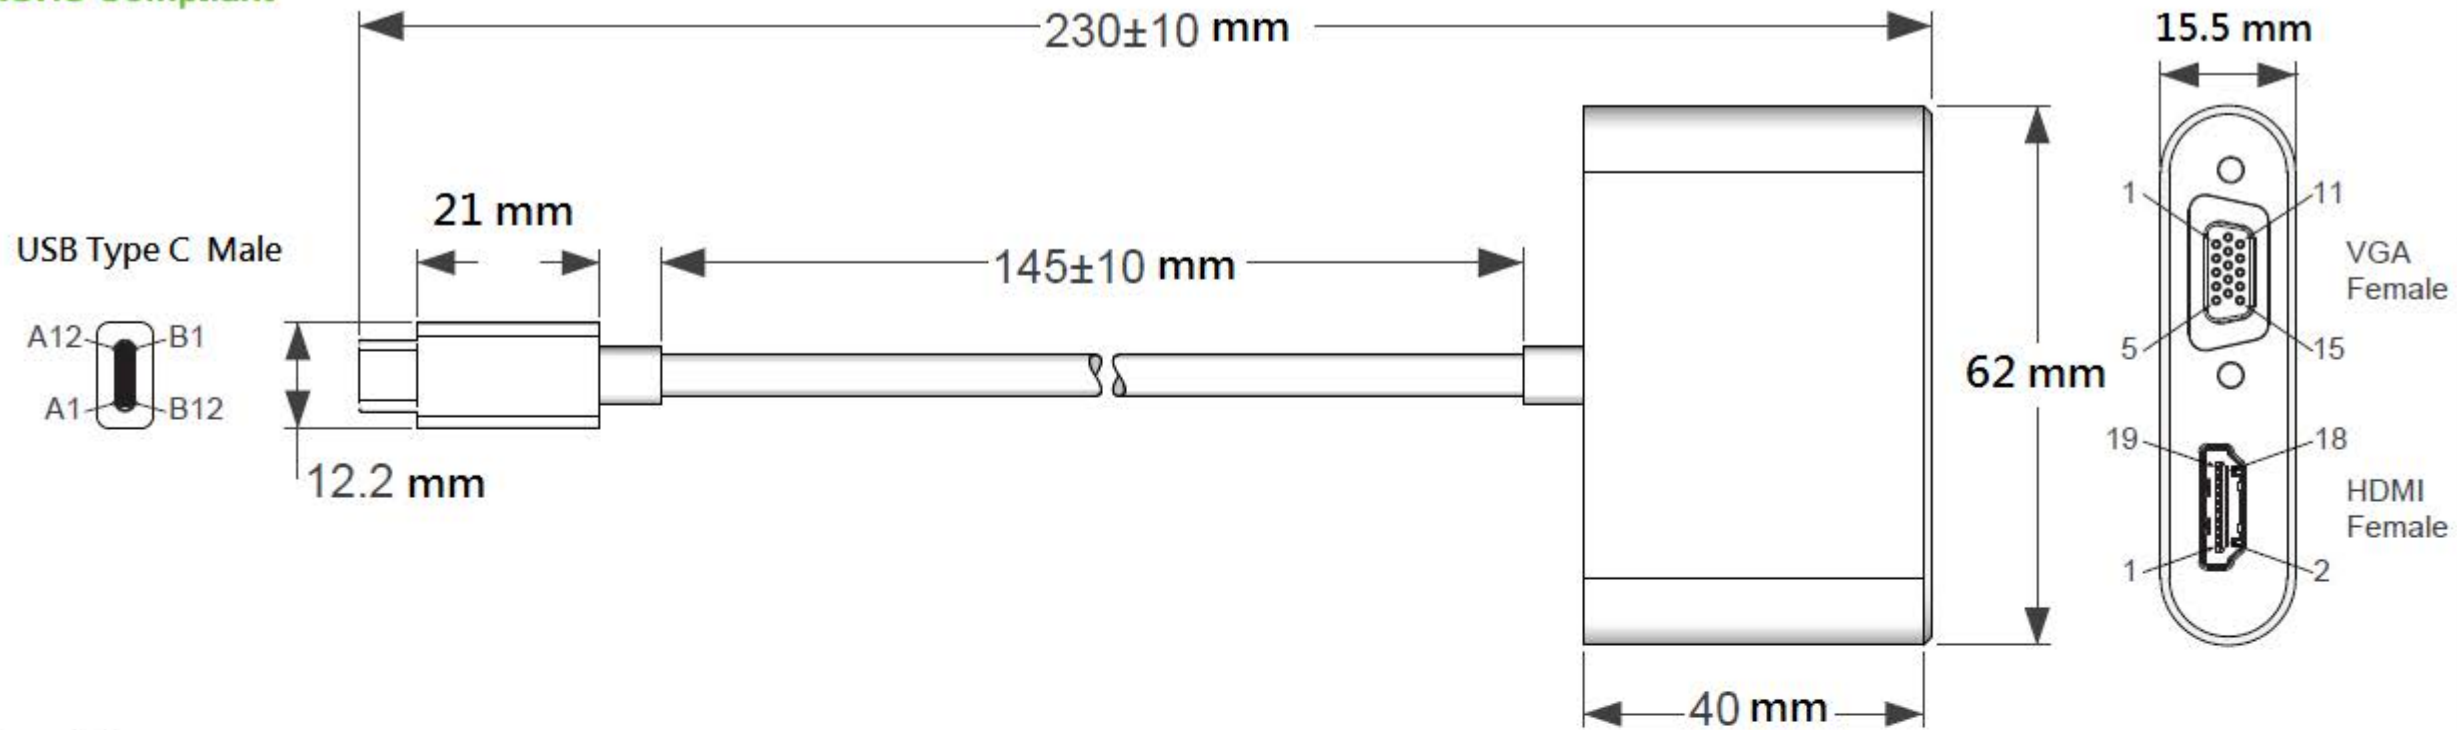

ROHS Compliant

Resolution:

VGA: 1920*1080@60Hz
HDMI: 3840*2160@30Hz

STANDARD USB Type C - HDMI/VGA Cable Adapter, black

Specification :

1. Cable UL20276, (32AWG*1P+AL+Mylar)*4+32AWG*3C+28AWG*1C+24AWG*2C+AL+B, Jacket Color: Black, OD: 4.7±0.15mm
2. Conn. USB Type C Plug, Conductors: Gold Plated, Shell: Nickel Plated, Insulator: Black
3. Conn. HDMI Female, Conductors: Gold Plated, Shell: Nickel Plated, Insulator: Black
4. Conn. VGA Female, Conductors: Gold Plated, Shell: Nickel Plated, Insulator: Blue
5. Hood For USB Type C, ABS, Color: Black
6. Hood For HDMI+VGA, ABS, Color: Black
7. Inner Molding LDPE
8. Outer Molding PVC: 45P, Color: Black

Pin Assignment	
Type C	Board
A10	White
A11	Blue
B3	White
B2	Red
A3	White
A2	Brown
B10	White
B11	Green
GND	Black
A5	Blue
B5	Purple
B8	Yellow
A8	Orange
VBUS	Red

Rev.	Date	Contents of Change	Designer	Tol±	Pl	Met	Ins	Por	Cab	Pac	Gas	Dis	Approve	Check	Draw	Design	Product Name	STANDARD USB Type C-HDMI/VGA Cable Adapter black					
△1				Range									Allen	Allen		Kuan	Drawing Date	2018-09-28	Product No.	S3250			
△2				0~6	0.1	0.1	0.1	0.2	0.5	1	0.5	0.2											
△3				6~30	0.1	0.1	.15	.25	1	1	0.5	.25											
△4				30~80	0.1	.15	0.2	0.3	2	1.5	1	0.3											
△5				80~180	.15	.15	.25	0.3	2	2	1	.45											
				180~315	.15	0.2	0.3	0.4	2.5	2	1	0.6											
				315~800	0.2	0.3	0.4	0.5	3	3	2	1.1											
													Scale	1:1	Unit	mm							